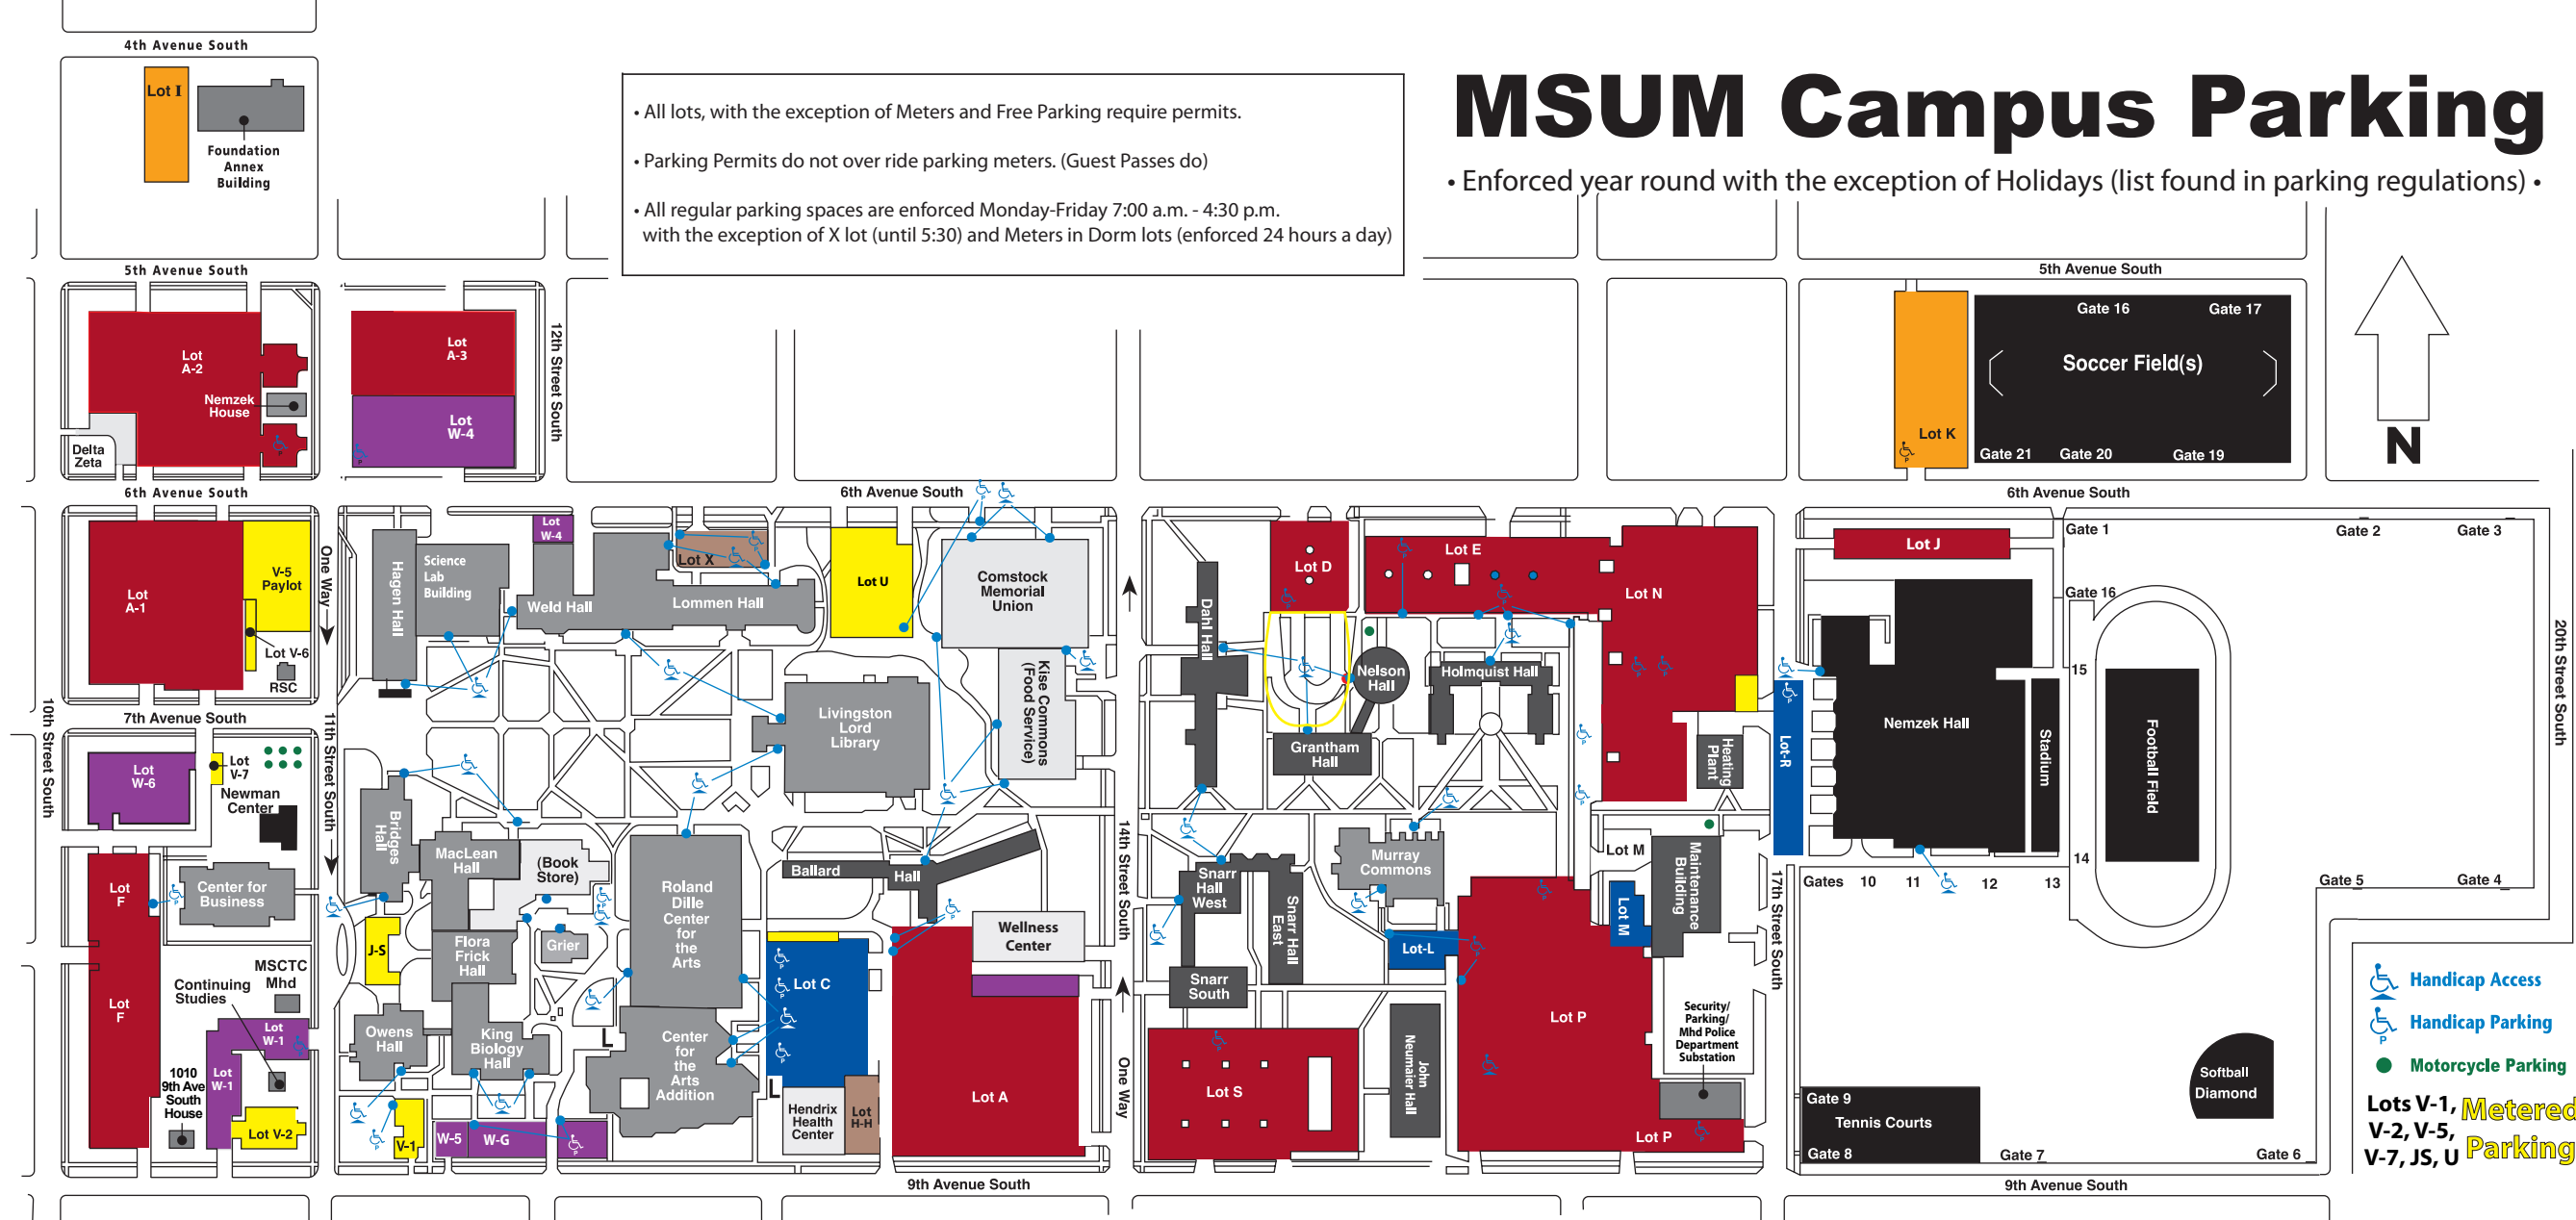

MSUM Campus Parking

• Enforced year round with the exception of Holidays (list found in parking regulations) •

- All lots, with the exception of Meters and Free Parking require permits.
- Parking Permits do not over ride parking meters. (Guest Passes do)
- All regular parking spaces are enforced Monday-Friday 7:00 a.m. - 4:30 p.m. with the exception of X lot (until 5:30) and Meters in Dorm lots (enforced 24 hours a day)

■ General
■ Metered
■ Free Parking
■ Reserved
■ Faculty/Staff

6:00 a.m. - 3:00 a.m.
 No Overnight Parking

- Handicap Access
- Handicap Parking
- Motorcycle Parking
- Lots V-1, Metered**
- V-2, V-5, V-7, JS, U Parking**